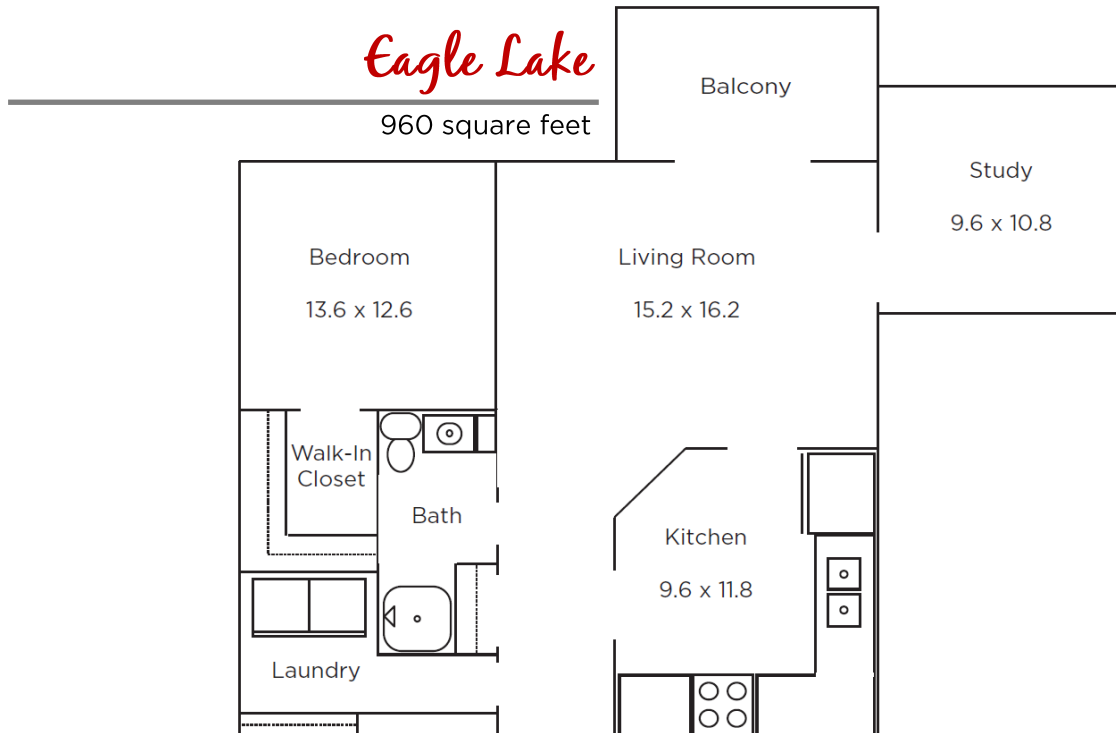

Saint Therese

OXBOW LAKE

Bass Lake

750 square feet

Lake Calhoun

865 square feet

Eagle Lake

960 square feet

Saint Therese

OXBOW LAKE

Fish Lake

1,155 square feet

Lake Harriet

1,230 square feet

Lake Minnetonka

1,230 square feet

Saint Therese

OXBOW LAKE

Saint Therese

OXBOW LAKE

Lake Rebecca

1,520 square feet

Lake Superior

1,805 square feet