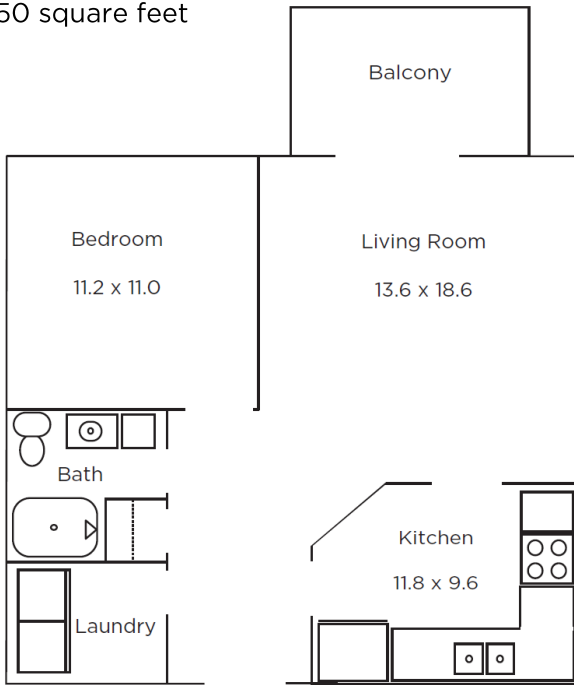

Saint Therese

OXBOW LAKE

Bass Lake

750 square feet

Lake Calhoun

865 square feet

Eagle Lake

960 square feet

Saint Therese

OXBOW LAKE

Fish Lake

1,155 square feet

Lake Harriet

1,230 square feet

Lake Minnetonka

1,230 square feet

Saint Therese

OXBOW LAKE

Saint Therese

OXBOW LAKE

Lake Rebecca

1,520 square feet

Lake Superior

1,805 square feet