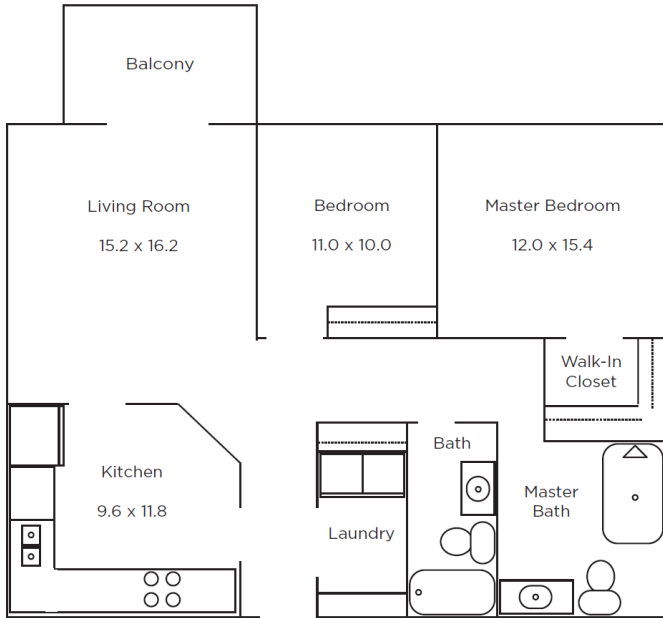

Saint Therese

OXBOW LAKE

Bass Lake

750 square feet

Lake Calhoun

865 square feet

Eagle Lake

960 square feet

Saint Therese

OXBOW LAKE

Fish Lake

1,155 square feet

Lake Harriet

1,230 square feet

Lake Minnetonka

1,230 square feet

Saint Therese

OXBOW LAKE

Saint Therese

OXBOW LAKE

Lake Rebecca

1,520 square feet

Lake Superior

1,805 square feet