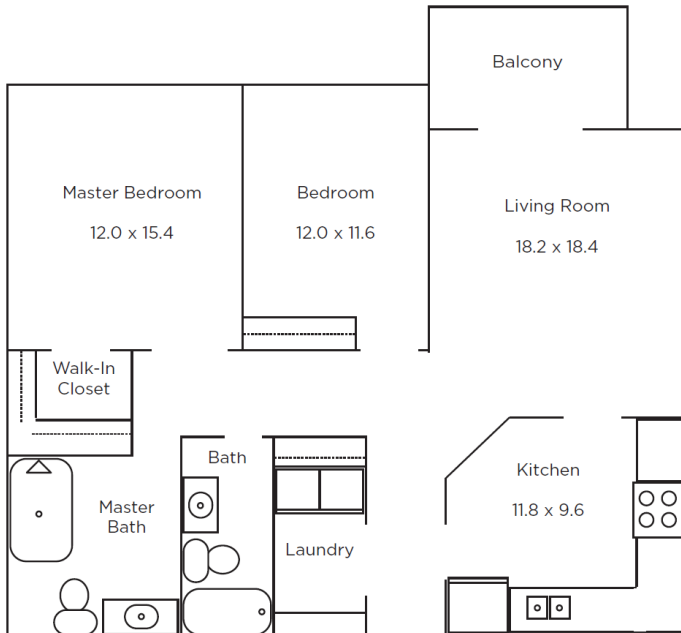

Saint Therese

OXBOW LAKE

Bass Lake

750 square feet

Lake Calhoun

865 square feet

Eagle Lake

960 square feet

Saint Therese

OXBOW LAKE

Fish Lake

1,155 square feet

Lake Harriet

1,230 square feet

Lake Minnetonka

1,230 square feet

Saint Therese

OXBOW LAKE

Saint Therese

OXBOW LAKE

Lake Rebecca

1,520 square feet

Lake Superior

1,805 square feet