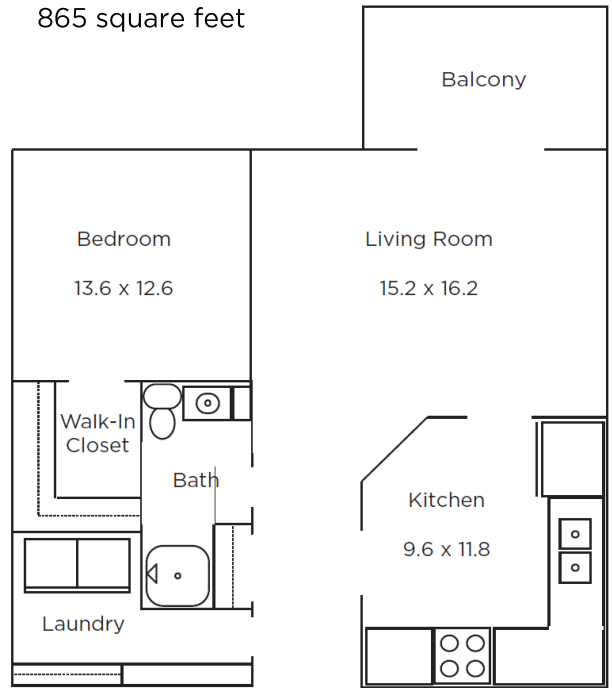

Saint Therese

OXBOW LAKE

Bass Lake

750 square feet

Lake Calhoun

865 square feet

Eagle Lake

960 square feet

Saint Therese

OXBOW LAKE

Fish Lake

1,155 square feet

Lake Harriet

1,230 square feet

Lake Minnetonka

1,230 square feet

Saint Therese

OXBOW LAKE

Saint Therese

OXBOW LAKE

Lake Rebecca

1,520 square feet

Lake Superior

1,805 square feet