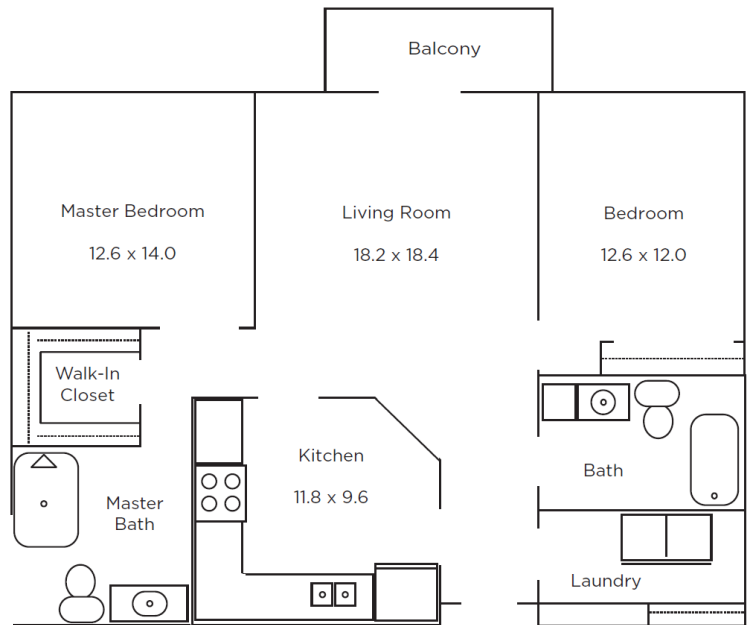

Saint Therese

OXBOW LAKE

Bass Lake

750 square feet

Lake Calhoun

865 square feet

Eagle Lake

960 square feet

Saint Therese

OXBOW LAKE

Fish Lake

1,155 square feet

Lake Harriet

1,230 square feet

Lake Minnetonka

1,230 square feet

Saint Therese

OXBOW LAKE

Saint Therese

OXBOW LAKE

Lake Rebecca

1,520 square feet

Lake Superior

1,805 square feet