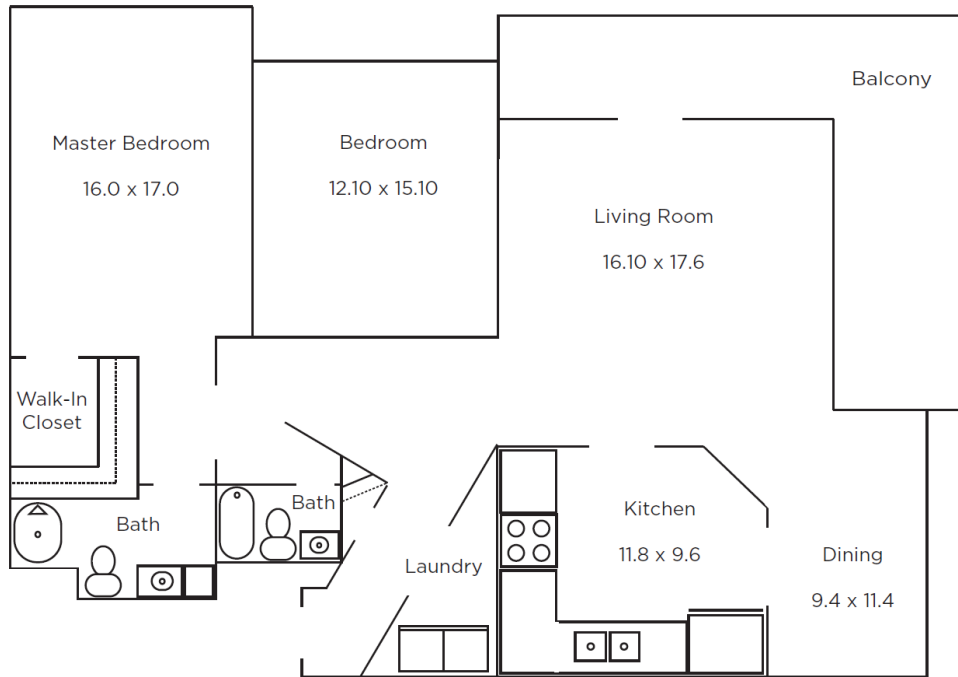

Saint Therese

OXBOW LAKE

Bass Lake

750 square feet

Lake Calhoun

865 square feet

Eagle Lake

960 square feet

Saint Therese

OXBOW LAKE

Fish Lake

1,155 square feet

Lake Harriet

1,230 square feet

Lake Minnetonka

1,230 square feet

Saint Therese

OXBOW LAKE

Saint Therese

OXBOW LAKE

Lake Rebecca

1,520 square feet

Lake Superior

1,805 square feet